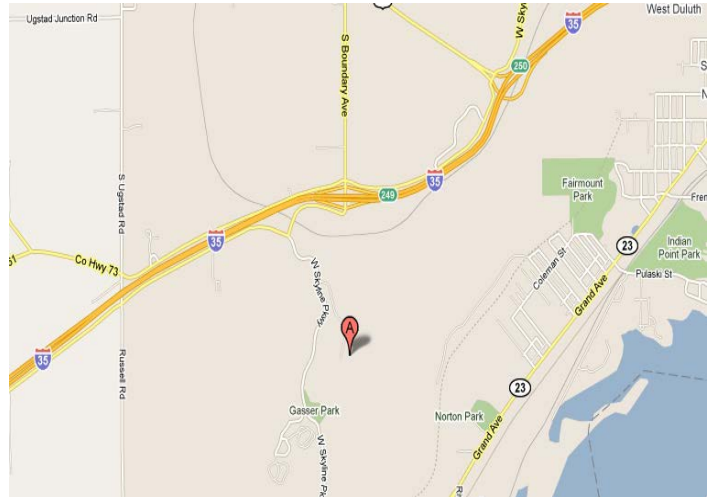

AMSOIL DULUTH NATIONAL

NOVEMBER 25-27, 2011
INFORMATION SHEET

Track Location:

Spirit Mountain
9500 Spirit Mountain Place
Duluth, MN 55810

Directions to Track:

From I-15 N:

1) Take exit 249 for Boundary Ave/Skyline Pkwy
2) Turn right at Mountain Dr./W Skyline Pkwy
3) Turn left at W Skyline Pkwy
4) Take first left onto Spirit Mountain Place
5) End at 9500 Spirit Mountain Place

Host Hotel:

Black Bear Casino
1785 Hwy 210
Carlton, MN 55718
(888)771-0777
Mention "ISOC Racing"
www.blackbearcasinoresort.com

Rider & Crew Check In:

Black Bear Casino
1785 Hwy 210
Carlton, MN 55718
(888)771-0777
Thursday, November 24 - 6:00-10:00 p.m.

Parking:

Wednesday: 4 p.m. to 6 p.m.

Top 10

Thursday: 9 a.m. to 12 p.m.

Pro/Semi-Pro

Thursday: Noon to 9 p.m.

Sport & Junior

Friday: 6 a.m. to 9 a.m.

late arrivals self-park

Saturday: 7 a.m. to 8 a.m.

120's self-park

Tickets:

3-day Adult Pass (18-62 yrs) $46
3-day Youth/Senior Pass (6-17 yrs/63+) $40
Daily Adult Pass $27
Daily Youth/Senior Pass $22
5 & under Free

Food: within 1 mile

Country Kitchen (218) 624-9591
Black Woods (218) 624-3454
Railway (218) 624-2199
McDonalds (218) 628-2112

Closest Hospital:

St. Mary's Medical Center:
407 East 3rd Street
Duluth, MN
(218) 786-4000†

Truck Wash:

C&B Truck Wash
1201 N. 3rd Street
Superior, WI 54880
(715)392-1635
Hours of operation: 8 a.m to 7 p.m.
**Please call ahead! Ask for Bill.

120 Demo Ride:

Friday: 1:00-4:00 p.m.
Saturday: 12:00-4:00 p.m.
Sunday: 11:00-1:00 p.m.