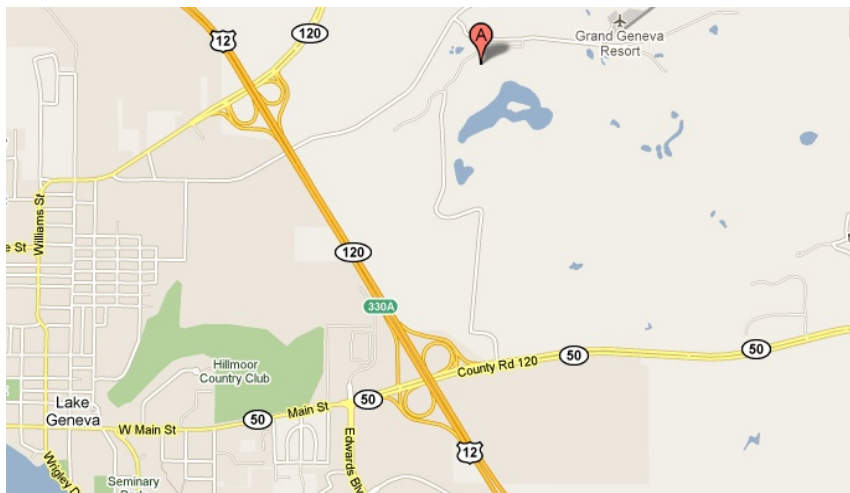

Directions to Track:

From Lake Geneva:

- 1) Head East on Hwy 50/Main St.
- 2) Take immediate left after going under Hwy 12
- 3) Left onto Grand Geneva Way
- 4) Arrive at 7036 Grand Geneva Way

Host Hotel:

Grand Geneva Resort & Spa
7036 Grand Geneva Way
Lake Geneva, WI 53147
800-741-5072
www.grandgeneva.com

Other Hotels:

Timber Ridge Lodge & Waterpark
7020 Grand Geneva Way
Lake Geneva, WI
(262) 249-3400

Tickets:

Parking:

PRO- Thursday 10 a.m. to 12 p.m.
PRO LITE- Thursday 1 p.m. to 3 p.m.
SPORT/JR- TBD

Truck Wash:

TBD

Food: within 1 mile

Smokey's Barbeque at Timber Ridge Lodge (262) 249-03
Grand Geneva Chophouse (800) 558-3417 |
Popeye's (262) 248-4381
Carvetti's Bar & Grill (262) 248-9752

Closest Hospital:

Mercy Walworth Hospital
N2950 State Road 67
Lake Geneva, WI
(262) 245-2230

Rider & Crew Check INN:

Thursday: TBD
Friday: TBD