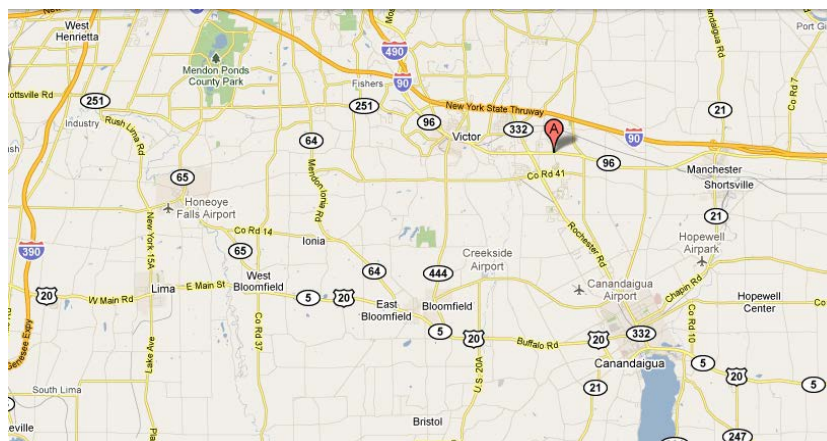

Closest Hospital:

St. Francis Medical Center
1455 Saint Francis Ave.
Shakopee, MN 55379

Parking:

PRO- Thursday 10 a.m. to 12 p.m.
PRO LITE- Thursday 1 p.m. to 3 p.m.
SPORT/JR- Thursday 3 p.m. to 8 p.m.

Truck Wash:

Clean Tech Mobile Wash
On Site Mobile Wash
(952)432-5462
Thursday 8:30 a.m. to 2 p.m.

VISION KIA EASTERN NATIONAL

FEBRUARY 3-4, 2012
INFORMATION SHEET

Track Location:

Finger Lakes Casino & Racetrack
5857 Route 96
Farmington, NY 14425
(585) 924-3232
www.fingerlakesnocross.com

Directions to Track:

From I-90 E:

- 1) Take exit 44 to merge onto NY-332 S/Rochester Rd. toward Canandaigua
- 2) Turn left at NY-96 S
- 3) End at 5857 Route 96

Host Hotel:

The Inn on the Lake
770 South Main Street
Canandaigua, NY 14424
(585) 394-7800
www.theinnonthelake.com

Closest Hospital:

Mercy Walworth Hospital
N2950 State Road 67
Lake Geneva, WI
(262) 245-2230

Rider & Crew Check INN:

Thursday: TBD
Friday: TBD