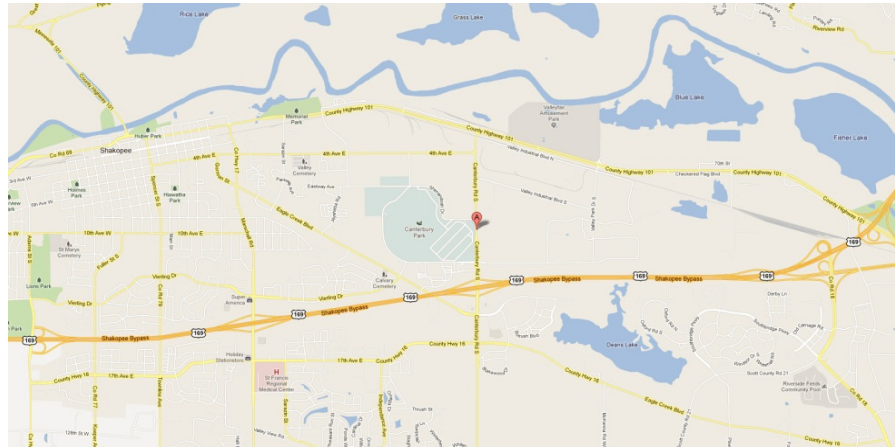

N10561 Grandview Lane, Ironwood, MI 49938

(906)932-2525

CANTERBURY PARK NATIONAL

JANUARY 7-8, 2012
INFORMATION SHEET

Track Location:

Canterbury Park & Racetrack
1100 Canterbury Road
Shakopee, MN 55379
(800)340-6361
www.canterburypark.com

Directions to Track:

- From US 169 S:
1. Take CR-101 ramp toward MN-13/Savage/Shakopee
 2. Merge onto CR-101 toward Shakopee
 - 3.) Turn Left onto Canterbury Road
 - 4.) End 1100 Canterbury Park on Left

Closest Hospital:

Mercy Walworth Hospital
N2950 State Road 67
Lake Geneva, WI
(262) 245-2230

Rider & Crew Check INN:

Thursday: TBD
Friday: TBD