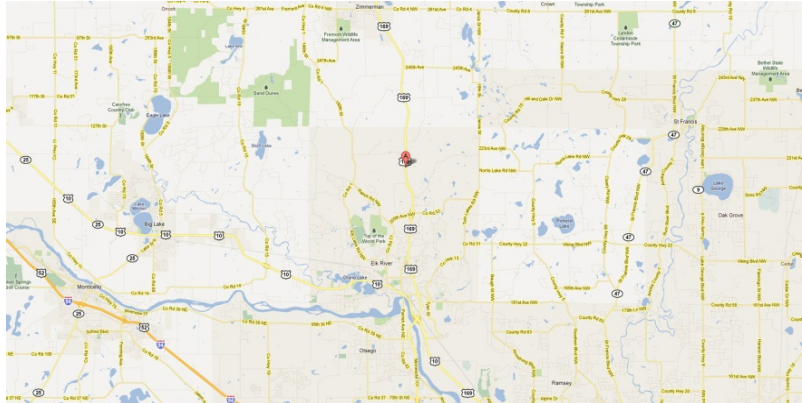

Other Hotels:

Riverside Inn (218)483-4458
Americinn (218)287-7100
Econo Lodge (218)287-1212
Super 8 (218)233-8880

Closest Hospital:

Sanford Health
720 4th Street N
Fargo, ND 58102
(701) 234-2000

Parking:

PRO- Thursday 10 a.m. to 12 p.m.
PRO LITE- Thursday 1 p.m. to 3 p.m.
SPORT/JR- Thursday 3 p.m. to 8 p.m.

Truck Wash:

Blue Beacon
4750 19th Ave SW
Fargo, ND 58103

ERX NATIONAL

MARCH 9-11, 2012
INFORMATION SHEET

Track Location:

Elk River Extreme Motorpark
21591 US HWY 169 North
Elk River, MN 55330
(763)633-7433
www.ermotorpark.com

Directions to Track:

From I-94 W/ US 52 N
1. Merge onto MN-101 N via exit 207
2. Merge onto US HWY 169 NW/US 169 N
3.) End at 21591 US HWY 169 N

Host Hotel:

Holiday Inn
9200 Quaday Avenue NE
Elk River, MN 55330
(763)656-4400
\$104 a night (includes 4 water park passes
Ask for snocross discount.