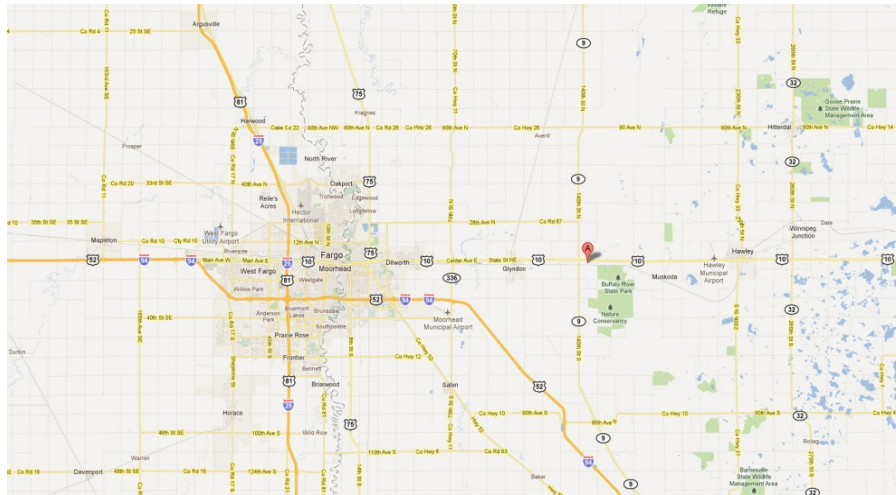

PONTIAC MICHIGAN NATIONALS

11-Feb-12
INFORMATION SHEET

Track Location:

Silverdome
1208 Featherstone Road
Pontiac, MI 48342

Directions to Track:

From I-75 N:

- 1) Take exit 77B to merge onto M-59 W toward Pontiac
- 2) Take exit 39 for Opdyke Rd.
- 3) Turn left at N Opdyke Rd.
- 4) Take the first left onto Featherstone Rd.
- 5) 1208 Featherstone Rd.

Food: within 1 mile

Albert's Coney Grill (248) 370-8250
Mountain Jack's Steakhouse (248) 340-0585
Tim Horton's (248) 276-9820
Captain Crust Pizza (248) 451-9500

Close Hospital:

St. Joseph Mercy Hospital
44405 Woodward Avenue
Pontiac, MI 48341

Tickets:

Tickets start at \$10.00 for general admission and range up to \$35.00 for gold circle seating.

Rider & Crew Check IN:

Saturday
9 a.m. to Noon - inside the stadium

Parking:

TBD

FARGO NATIONAL

March 2-4, 2012
INFORMATION SHEET

Track Location:

Buffalo River Race Park
14445 East Highway 10
Glyndon, MN 56547

Directions to Track:

From I-94 W:

- 1) Take MN-9 exit; Exit 22
- 2) Turn right onto MN-9
- 3) Turn right onto US-10 E
- 4) End at 14445 E Highway 10