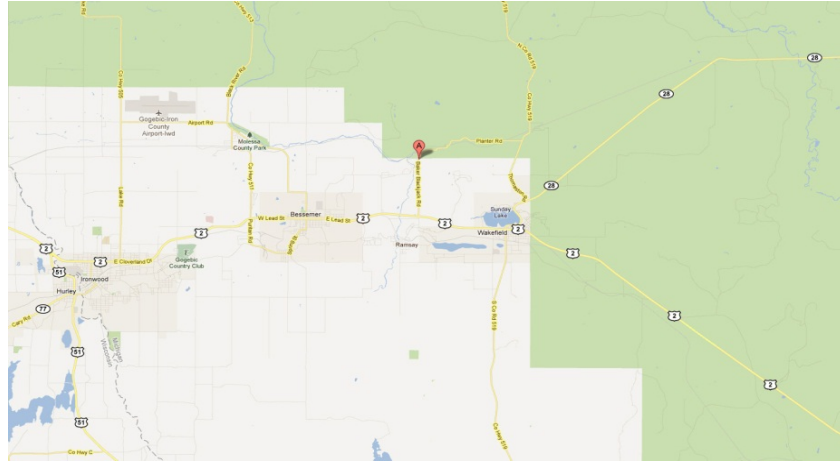

BLACKJACK NATIONAL

DECEMBER 9-11, 2011
INFORMATION SHEET

Track Location:

Blackjack Resort
N11251 Blackjack Road
Bessemer, MI 49911
(906)229-5115
www.skiblackjack.com

Directions to Track:

From US-2 E:

1. Turn Left onto Blackjack Rd.
2. End at Blackjack Ski Resort

Host Hotels:

Big Powderhorn Lodging Association
(855)392-6708

Indianhead Vallley Condos
960 Indianhead Valley Lane
Wakefield, MI 49968
(800)562-2010

Parking:

PRO- Thursday 10 a.m. to 12 p.m.; Friday 10 a.m. to 8 p.m.

PRO LITE- Thursday 1 p.m. to 3 p.m.; Friday 10 a.m. to 8 p.m.

SPORT/JR.- Thursday 3 p.m. to 8 p.m.; Friday 10 a.m. to 8 p.m.

Truck Wash:

There is NO truck wash within 50 miles

Tickets:

Friday $15

Saturday or Sunday $20

3-Day Weekend Pass $30

5 and under Free

Food: within 3 miles

Indianhead Mountain Resort (906)229-5181

Pit Stop Bar & Grill (906)663-4001

Dairy Queen (906)663-6061

Closest Hospital:

Grand View Hospital

N10561 Grandview Lane, Ironwood, MI 49938

(906)932-2525