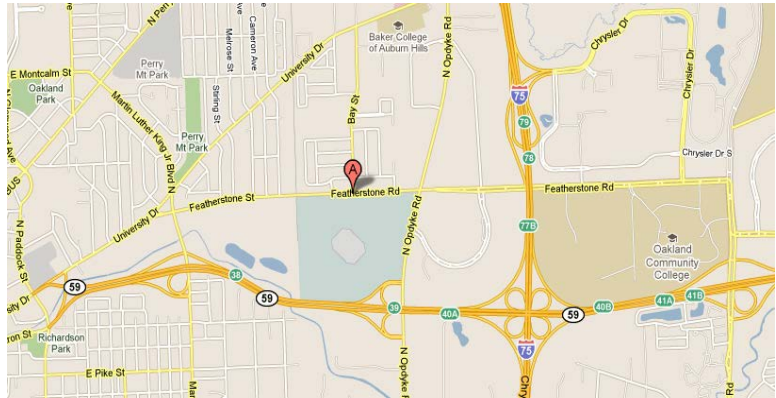

PONTIAC MICHIGAN NATIONALS

11-Feb-12
INFORMATION SHEET

Track Location:

Silverdome
1208 Featherstone Road
Pontiac, MI 48342

Directions to Track:

From I-75 N:

- 1) Take exit 77B to merge onto M-59 W toward Pontiac
- 2) Take exit 39 for Opdyke Rd.
- 3) Turn left at N Opdyke Rd.
- 4) Take the first left onto Featherstone Rd.
- 5) 1208 Featherstone Rd.

Food: within 1 mile

Albert's Coney Grill (248) 370-8250
Mountain Jack's Steakhouse (248) 340-0585
Tim Horton's (248) 276-9820
Captain Crust Pizza (248) 451-9500

Close Hospital:

St. Joseph Mercy Hospital
44405 Woodward Avenue
Pontiac, MI 48341

Track Location:

Buffalo River Race Park
14445 East Highway 10
Glyndon, MN 56547

Directions to Track:

From I-94 W:

- 1) Take MN-9 exit; Exit 22
- 2) Turn right onto MN-9
- 3) Turn right onto US-10 E
- 4) End at 14445 E Highway 10

Closest Hospital:

Mercy Walworth Hospital
N2950 State Road 67
Lake Geneva, WI
(262) 245-2230

Rider & Crew Check INN:

Thursday: TBD
Friday: TBD